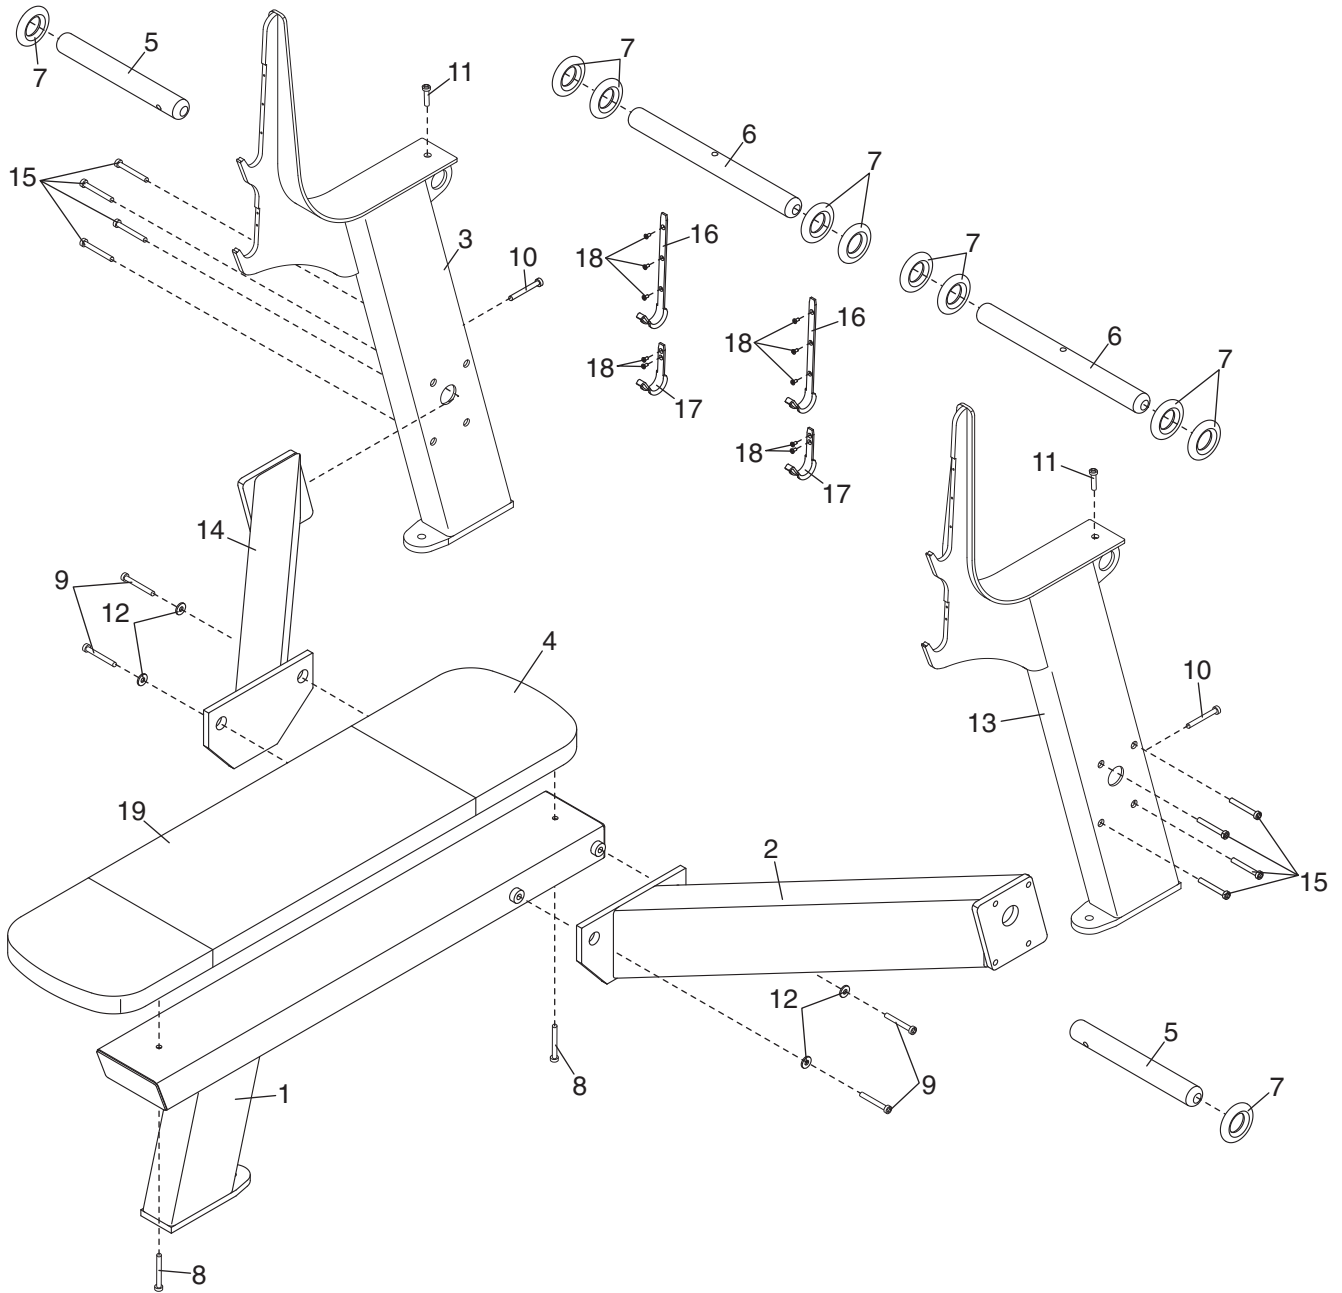

EXPLODED DRAWING—Model No. GZFW2021.5

R0207A

Bubble #	OEM Number	Description
1	GZ5472	BASE
2	GZ4197	LEFT ARM
7	GZ1191	BUMPER RING
8	GZ1014-03	3/8" X 4" BOLT
9	GZ1149-01	1/2" X 1" BOLT
10	GZ1009-02	1/2" X 3" BOLT
14	GZ4198	RIGHT ARM
15	GZ1012-03	1/2" X 3.5" BOLT
#	GZ7273	WEIGHT BAR CAUTION DECAL